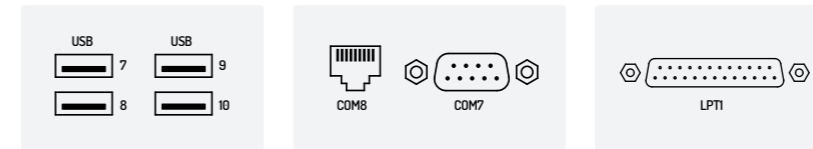

- The Sam4s Forza standard main displays are available in four different sizes and aspect ratios (see opposite).

SAM4S Installation Types: Standard, Fixed, Pole & Wall

Intel Celeron CPU's choose from 4th Generation Intel Celeron J1900, 7th Generation i3 7100U or 7th Generation i5 7200U.

SAM4S Comms Ports: USB, Serial, LAN, Drawer, Video

Default: USB 6, Serial 4, DP 1, Lan 1, Drawer 1, Audio 1 (Core CPU : DP 1, HDMI 1)

Additional Type: * You can choose one type of Type A, B, C

Type A: USB 4