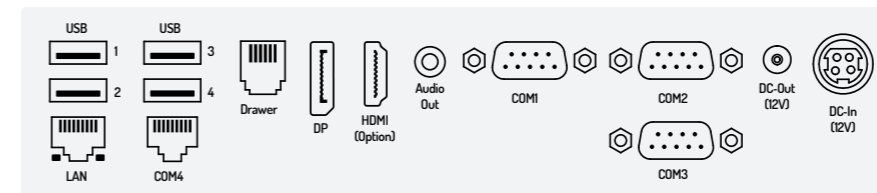

- The Sam4s Forza standard main displays are available in four different sizes and aspect ratios (see opposite).

SAM4S Installation Types: Standard, Fixed, Pole & Wall

Intel Celeron CPU's choose from 4th Generation Intel Celeron J1900, 7th Generation i3 7100U or 7th Generation i5 7200U.

SAM4S Comms Ports: USB, Serial, LAN, Drawer, Video

Default: USB 6, Serial 4, DP 1, Lan 1, Drawer 1, Audio 1 (Core CPU : DP 1, HDMI 1)

Additional Type: * You can choose one type of Type A, B, C

Type A: USB 4