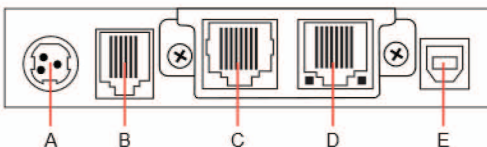

Features

- Triple Interface Standard – Serial + Ethernet + USB.
- Guillotine Style, Jam-Free Auto-Cutter.
- Black/Red or Black/Blue Two-Colour Printing Available on Appropriate Paper.
- Accepts 2-1/4" (58mm) or 3-1/8" (80mm) Thermal Paper Rolls.
- Stores/Prints User Defined Graphic Logos, Coupons or Advertising Messages.
- Stores Up to 255 Images (384 Kbytes) in Non-Volatile Memory.
- Easy-to-Use Utilities Simplify Loading Images and Watermarks.
- Built-in Wall Mount Capability.
- Integrated Kitchen Bell Interface.

SAM4S GIANT 100 SPECIFICATION

ITEMS	Printing Speed	Maximum 250mm/Sec.
	Resolution	180DPI.
	Printing Width	Maximum 72mm.
PAPER	Loading	Drop-In Type.
	Dimension	80mm (Maximum) x Ø83mm.
	Auto Cutter	Guillotine Type (Jam-Free).
MEMORY	PGM Memory	2 Mbyte.
	Data Memory	8 Mbyte.
	Data Buffer	64KB
RELIABILITY	Mechanism (MCBF)	70,000,000 Lines.
	TPH	1 x 108 Pulse, 150Km.
	Auto Cutter	1,500,000 Cut.
	Drivers	Windows Driver, OPOS Driver, Linux Driver, Mac Driver, Android SDK.
	Drawer Port Interface	2 Ports (+24V).
		USB + RS-232 (RJ-45) + Ethernet (Standard), USB + Wi-Fi (Optional).
OPTIONS	Dimensions	120(H) x 142(D) x 128(W)mm.
	Kitchen Bell	Yes.
	Splash Cover	Yes.
	Paper Partition	Yes (Default).
BARCODE		UPC-A, UPC-E, EAN8, EAN13, Code 39, Code 93, Code 128, ITF, CODABAR, PDF417, QRCode.
DRIVERS		WEPOS, POSReady2009, Windows XP Pro, Windows Vista, Windows 7 Pro, POSReady 7, Windows 8 Pro, Industry 8, OPOS, JPOS, Linux Cups, Mac (OSX 10.8), Android SDK.
SUPPLY VOLTAGE	Input Voltage	100-240V AC.
	Frequency	50-60 Hz.
	Output Voltage	24V DC.

- The Giant 100 has 'Drop & Load' print making it easy to change rolls.

- The Giant 100 has a wall mount option, ideal if space is tight.

Ports and Connectivity

- A:** DC 24V Power-In
- B:** Cash Drawer
- C:** Serial
- D:** Ethernet
- E:** USB