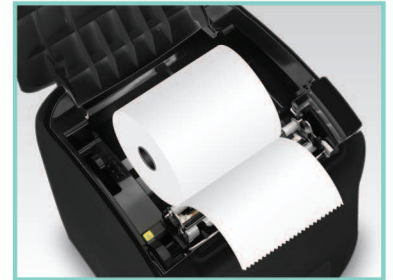

- The Giant 100 has 'Drop & Load' print making it easy to change rolls.